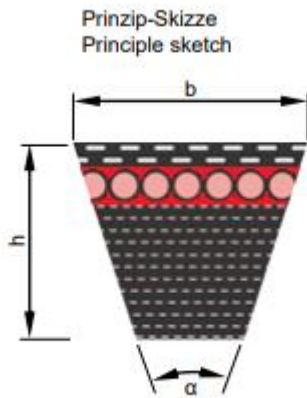

## Technical Details Bottarini V-Belt

Dimensions		
Width (mm)	Height (mm)	$\alpha$ [°]
907	957	1030

If you require any further information, please contact your Edmac salesperson or [sales.edmac@edmac.eu](mailto:sales.edmac@edmac.eu).